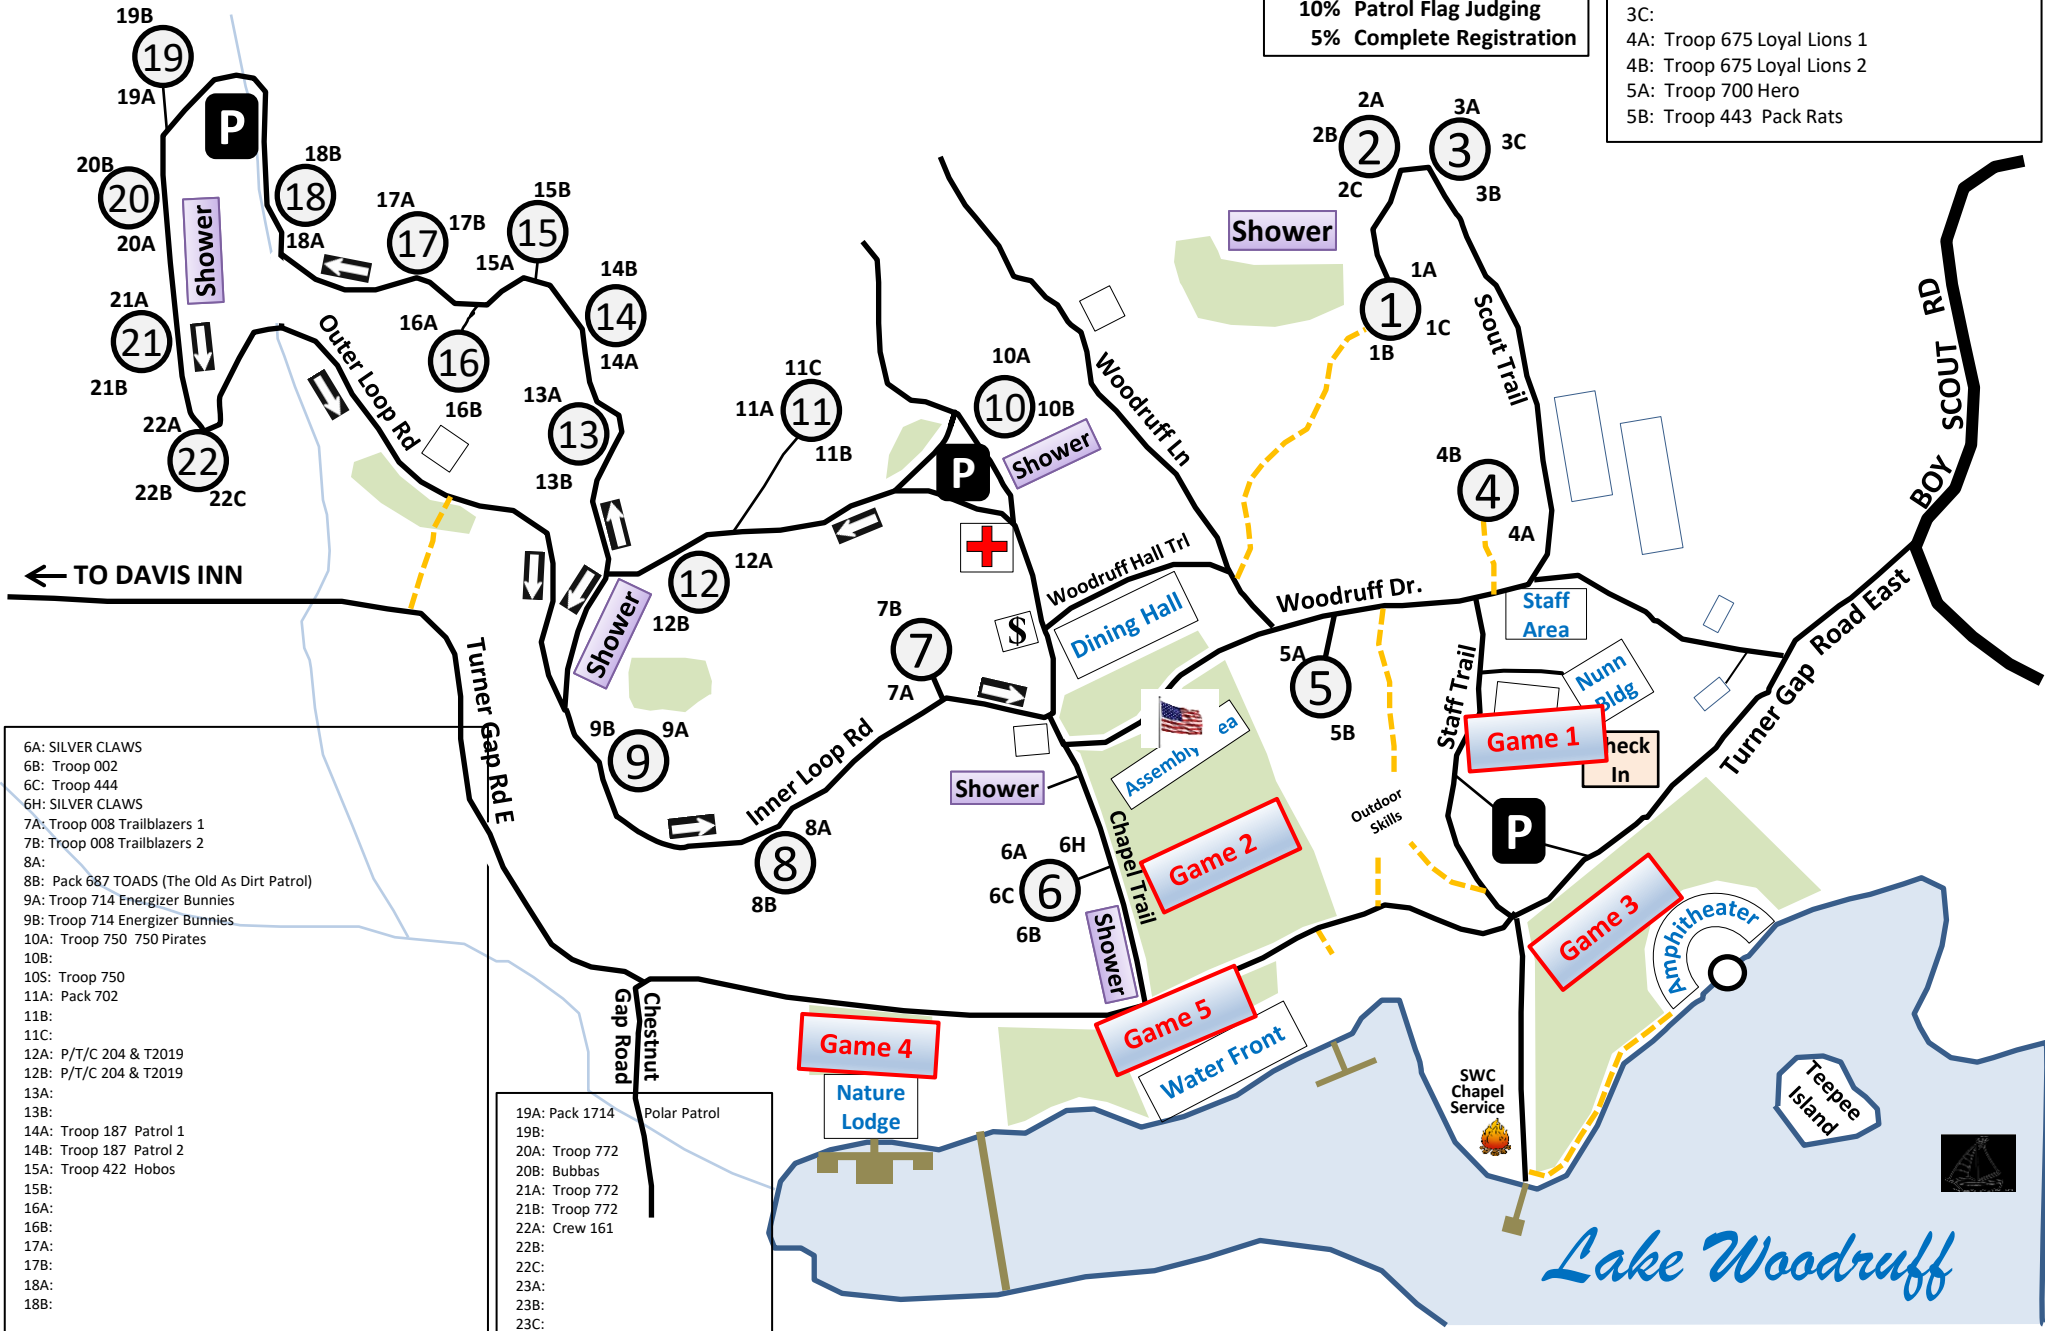

SWG 2020: CAMPSITES & ACTIVITIES

Woodruff Scout Reservation

Honor Patrol

Loading factors for Honor patrol consideration:

- 25% Games Results
- 25% Participation Events
- 20% Spirit Patrol Voting
- 15% Campsite Evaluation
- 10% Patrol Flag Judging
- 5% Complete Registration

- 1A: Troop 8880 & 8088 Queen of Hearts
- 1B:
- 1C:
- 2A: Troop 144 M&M's
- 2B: Troop 1776 Ghost Patrol
- 2C:
- 3A: Troop 25 The Loungers
- 3B:
- 3C:
- 4A: Troop 675 Loyal Lions 1
- 4B: Troop 675 Loyal Lions 2
- 5A: Troop 700 Hero
- 5B: Troop 443 Pack Rats

- 6A: SILVER CLAWS
- 6B: Troop 002
- 6C: Troop 444
- 6H: SILVER CLAWS
- 7A: Troop 008 Trailblazers 1
- 7B: Troop 008 Trailblazers 2
- 8A:
- 8B: Pack 687 TOADS (The Old As Dirt Patrol)
- 9A: Troop 714 Energizer Bunnies
- 9B: Troop 714 Energizer Bunnies
- 10A: Troop 750 750 Pirates
- 10B:
- 10S: Troop 750
- 11A: Pack 702
- 11B:
- 11C:
- 12A: P/T/C 204 & T2019
- 12B: P/T/C 204 & T2019
- 13A:
- 13B:
- 14A: Troop 187 Patrol 1
- 14B: Troop 187 Patrol 2
- 15A: Troop 422 Hobos
- 15B:
- 16A:
- 16B:
- 17A:
- 17B:
- 18A:
- 18B:

- 19A: Pack 1714 Polar Patrol
- 19B:
- 20A: Troop 772
- 20B: Bubbas
- 21A: Troop 772
- 21B: Troop 772
- 22A: Crew 161
- 22B:
- 22C:
- 23A:
- 23B:
- 23C:

← TO DAVIS INN

Lake Woodruff